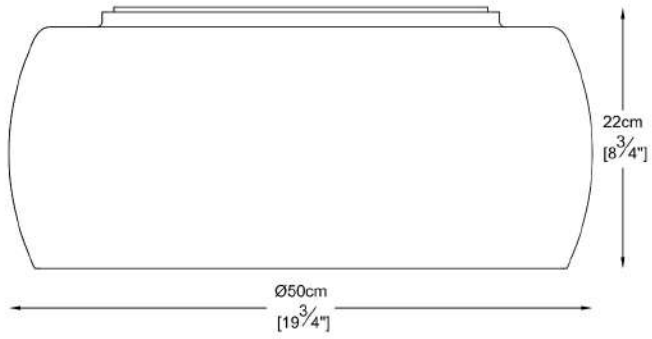

ZUMALINE

Ceiling lamp CRYSTAL C0076-06X-F4FZ

Producent code: 003064-001001
Lamp type: ceiling
Series: Crystal
Materials: crystal, metal, glass
Finish: chrome
Model: Crystal
Light source type: light bulb, led bulb
Type of cap: G9
Colour: silver, transparent
Energy Class: Od A++ do E
Max power [W]: 6x42
Tension [V]: 230
Height [cm]: 22
Diameter [cm]: 50